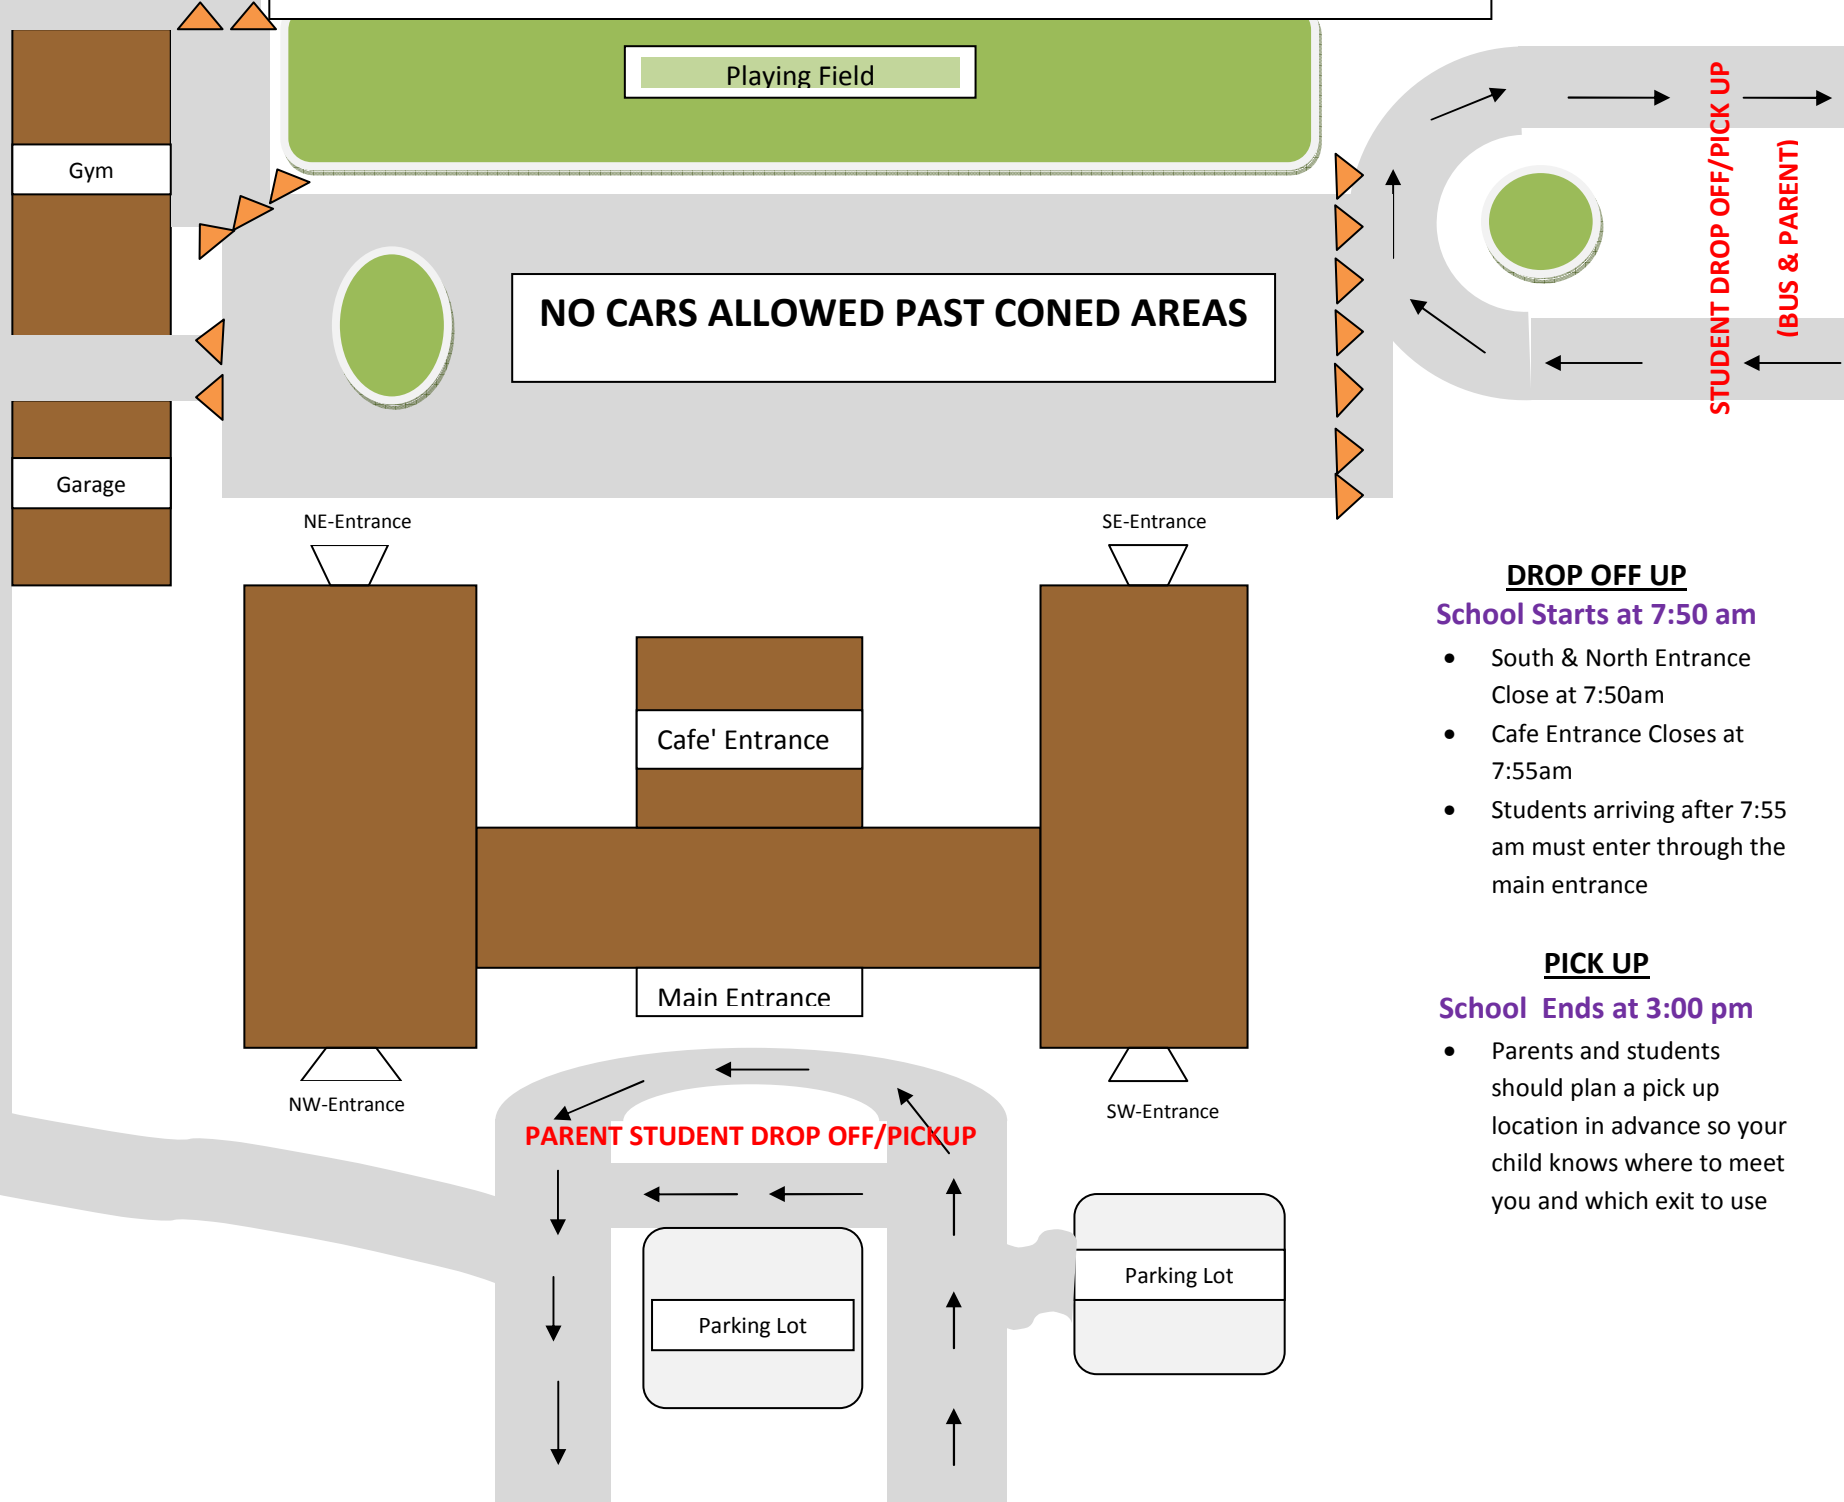

# DEER CREEK INTERMEDIATE SCHOOL DROP OFF/PICK UP

## DROP OFF UP

School Starts at 7:50 am

- South & North Entrance Close at 7:50am
- Cafe Entrance Closes at 7:55am
- Students arriving after 7:55 am must enter through the main entrance

## PICK UP

School Ends at 3:00 pm

- Parents and students should plan a pick up location in advance so your child knows where to meet you and which exit to use

Kinnickinnic Avenue

Elizabeth Avenue