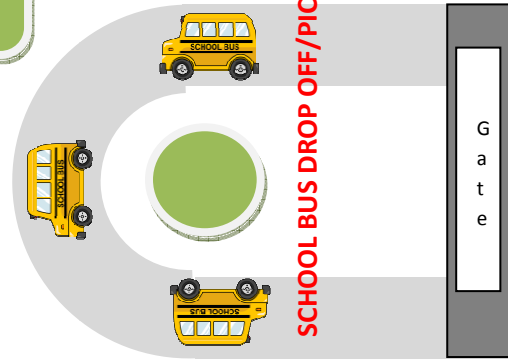

DEER CREEK INTERMEDIATE SCHOOL DROP OFF/PICK UP

Gate

Playing Field

Gym

NO CARS ALLOWED PAST GATES

Gate

Garage

NE-Entrance

SE-Entrance

←-8th Grade

4th Grade--→

Cafe' Entrance

5th Grade---→

7th Grade----→

Main Entrance

<---6th Grade

NW-Entrance

SW-Entrance

DROP OFF UP

School Starts at 7:50 am

- South & North Entrance Close at 7:50am
- Cafe Entrance Opens for Breakfast at 7:40am and closes at 7:55am
- Students arriving after 7:55am must enter through the main entrance